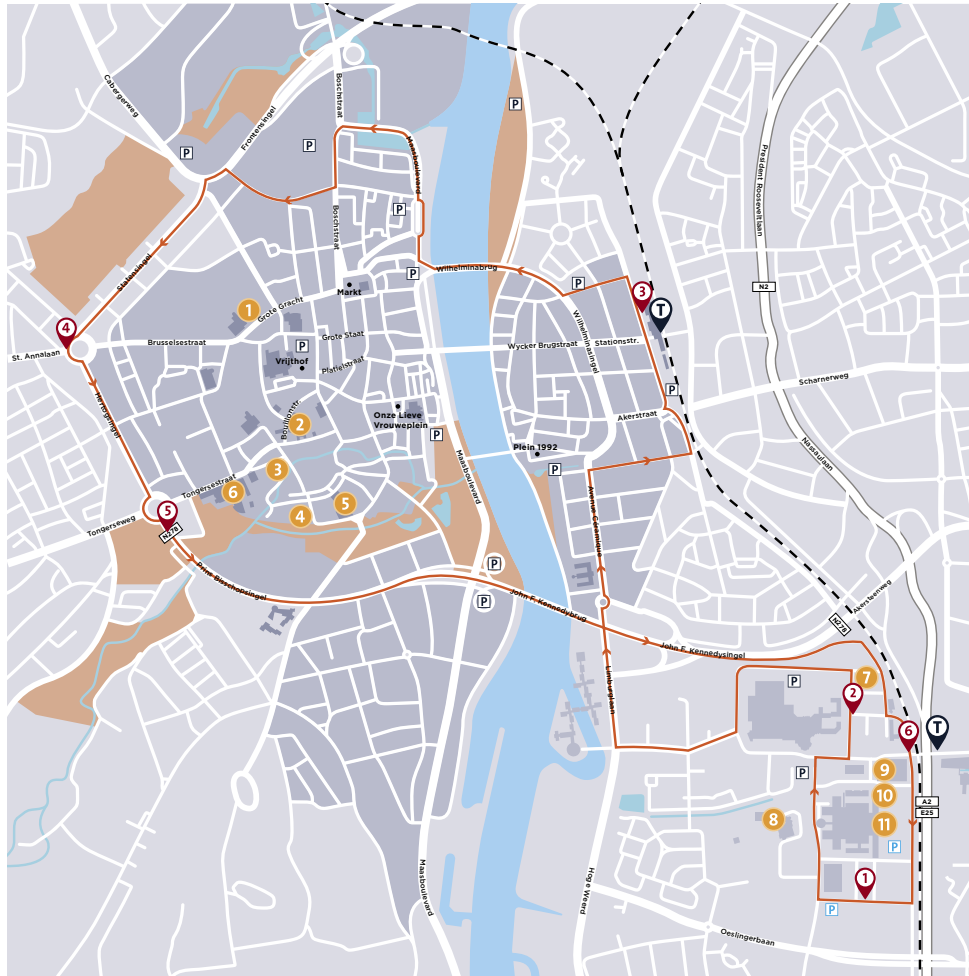

Bachelor's Open Day locations

A free bus service, bus number 120 Maastricht University, connects the buildings and free parkings from 8.30 until 18.00 every 5-10 minutes.

Train stations

Bus stop

Free shuttle buses

-  1 Oxfordlaan Parking
-  2 Endepolsdomein
-  3 Centraal Station

 4 Emmapelein

 5 Tongerseplein

 6 Station Randwyck

Inner City

Grote Gracht 90-92

 1 Faculty of Arts and Social Sciences

Bouillonstraat 1-3

 2 Faculty of Law

Bondefantenstraat 2

 3 Student Services Centre

Zwingelput 4

 4 University College Maastricht

Grote Looiersstraat 17

 5 University Library Inner City

Tongersestraat 53

 10 Faculty of Psychology and Neuroscience

 11 University Library Randwyck

Free parking lots

 Paid parking lots

 Free parking lots